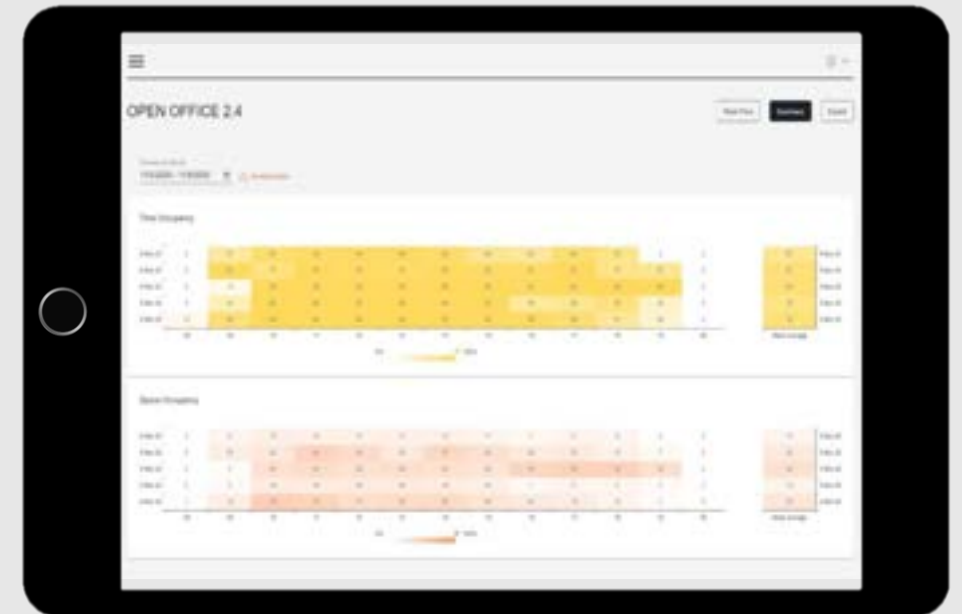

DASHBOARD

Insights and actions

SPACE OCCUPANCY ANALYSIS

- ✓ Real Time Occupancy and Coordinates
- ✓ Historic Density & Frequency Data
- ✓ Daily, Weekly and Monthly Reports
- ✓ Heatmaps