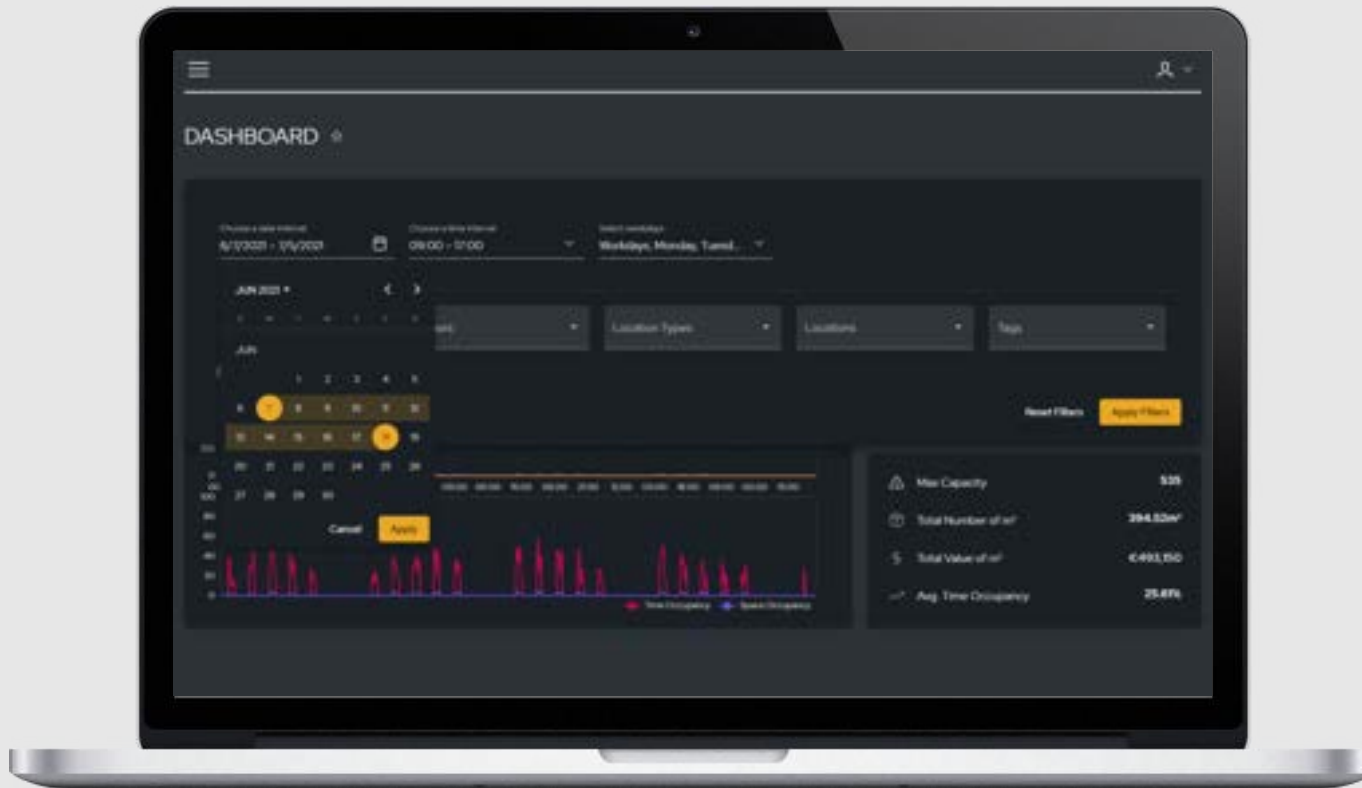

DASHBOARD

Insights and actions

SPACE OCCUPANCY ANALYSIS

- ✓ Real Time Occupancy and Coordinates
- ✓ Historic Density & Frequency Data
- ✓ Daily, Weekly and Monthly Reports
- ✓ Heatmaps